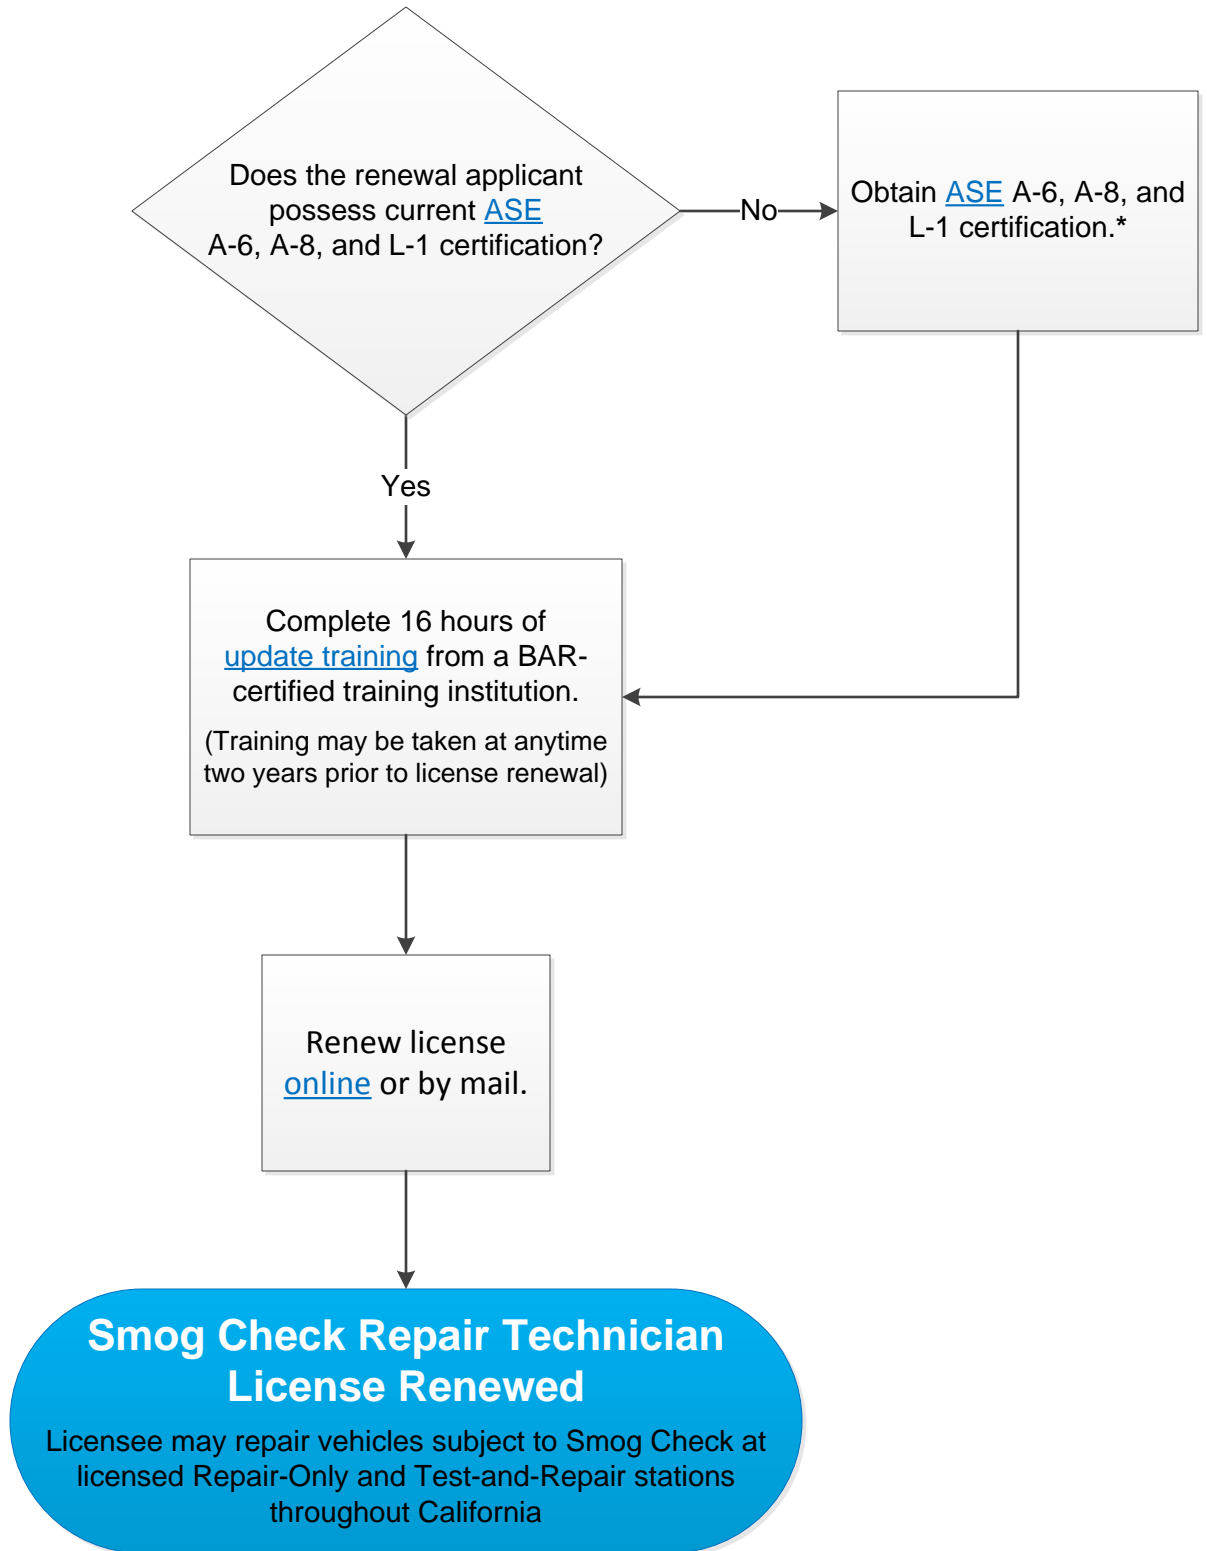

Smog Check Repair Technician License Renewal

* ASE certification is not required for renewal applicants who have successfully completed the BAR Specified Diagnostic and Repair Training within the last five years.